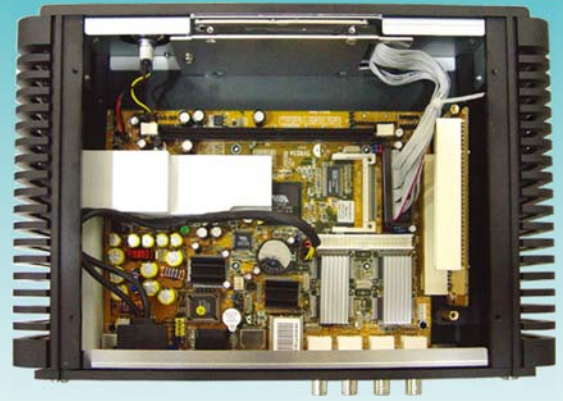

## TWS

**Application :**  
Thin Client, Network device, Set-Top Box, VPN, VOIP, DVR and POS system

M/B information: ( Please refer to M/B specification ) W/ without top-cover

**Technical Data :**

- . Dimension 75 H x 300 W x 200 D mm
- . Dimension 75 H x 300 W x 263 D mm ( 852AFI )
- . Material Aluminum
- . Color Black
- . Weight 2.9 Kgs ( Incl. M/B )
- . Storage Space 1 x 2.5" HDD ( available with 1 PCI Card )  
or 1 x 3.5" HDD
- . PCI card length: 160 mm / 220 mm (F1852A)