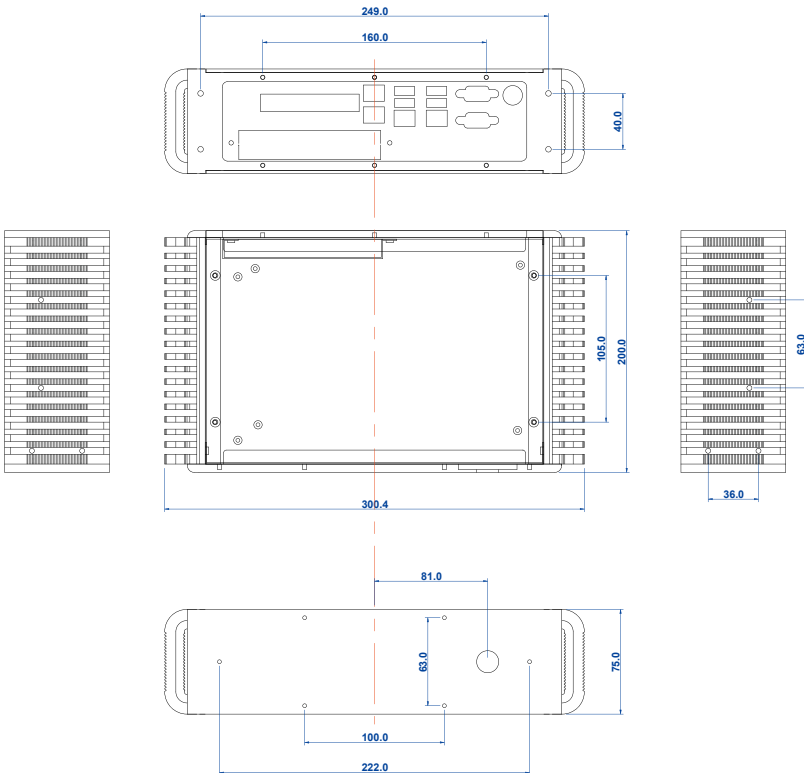

945CCI Back Panel

Dimension